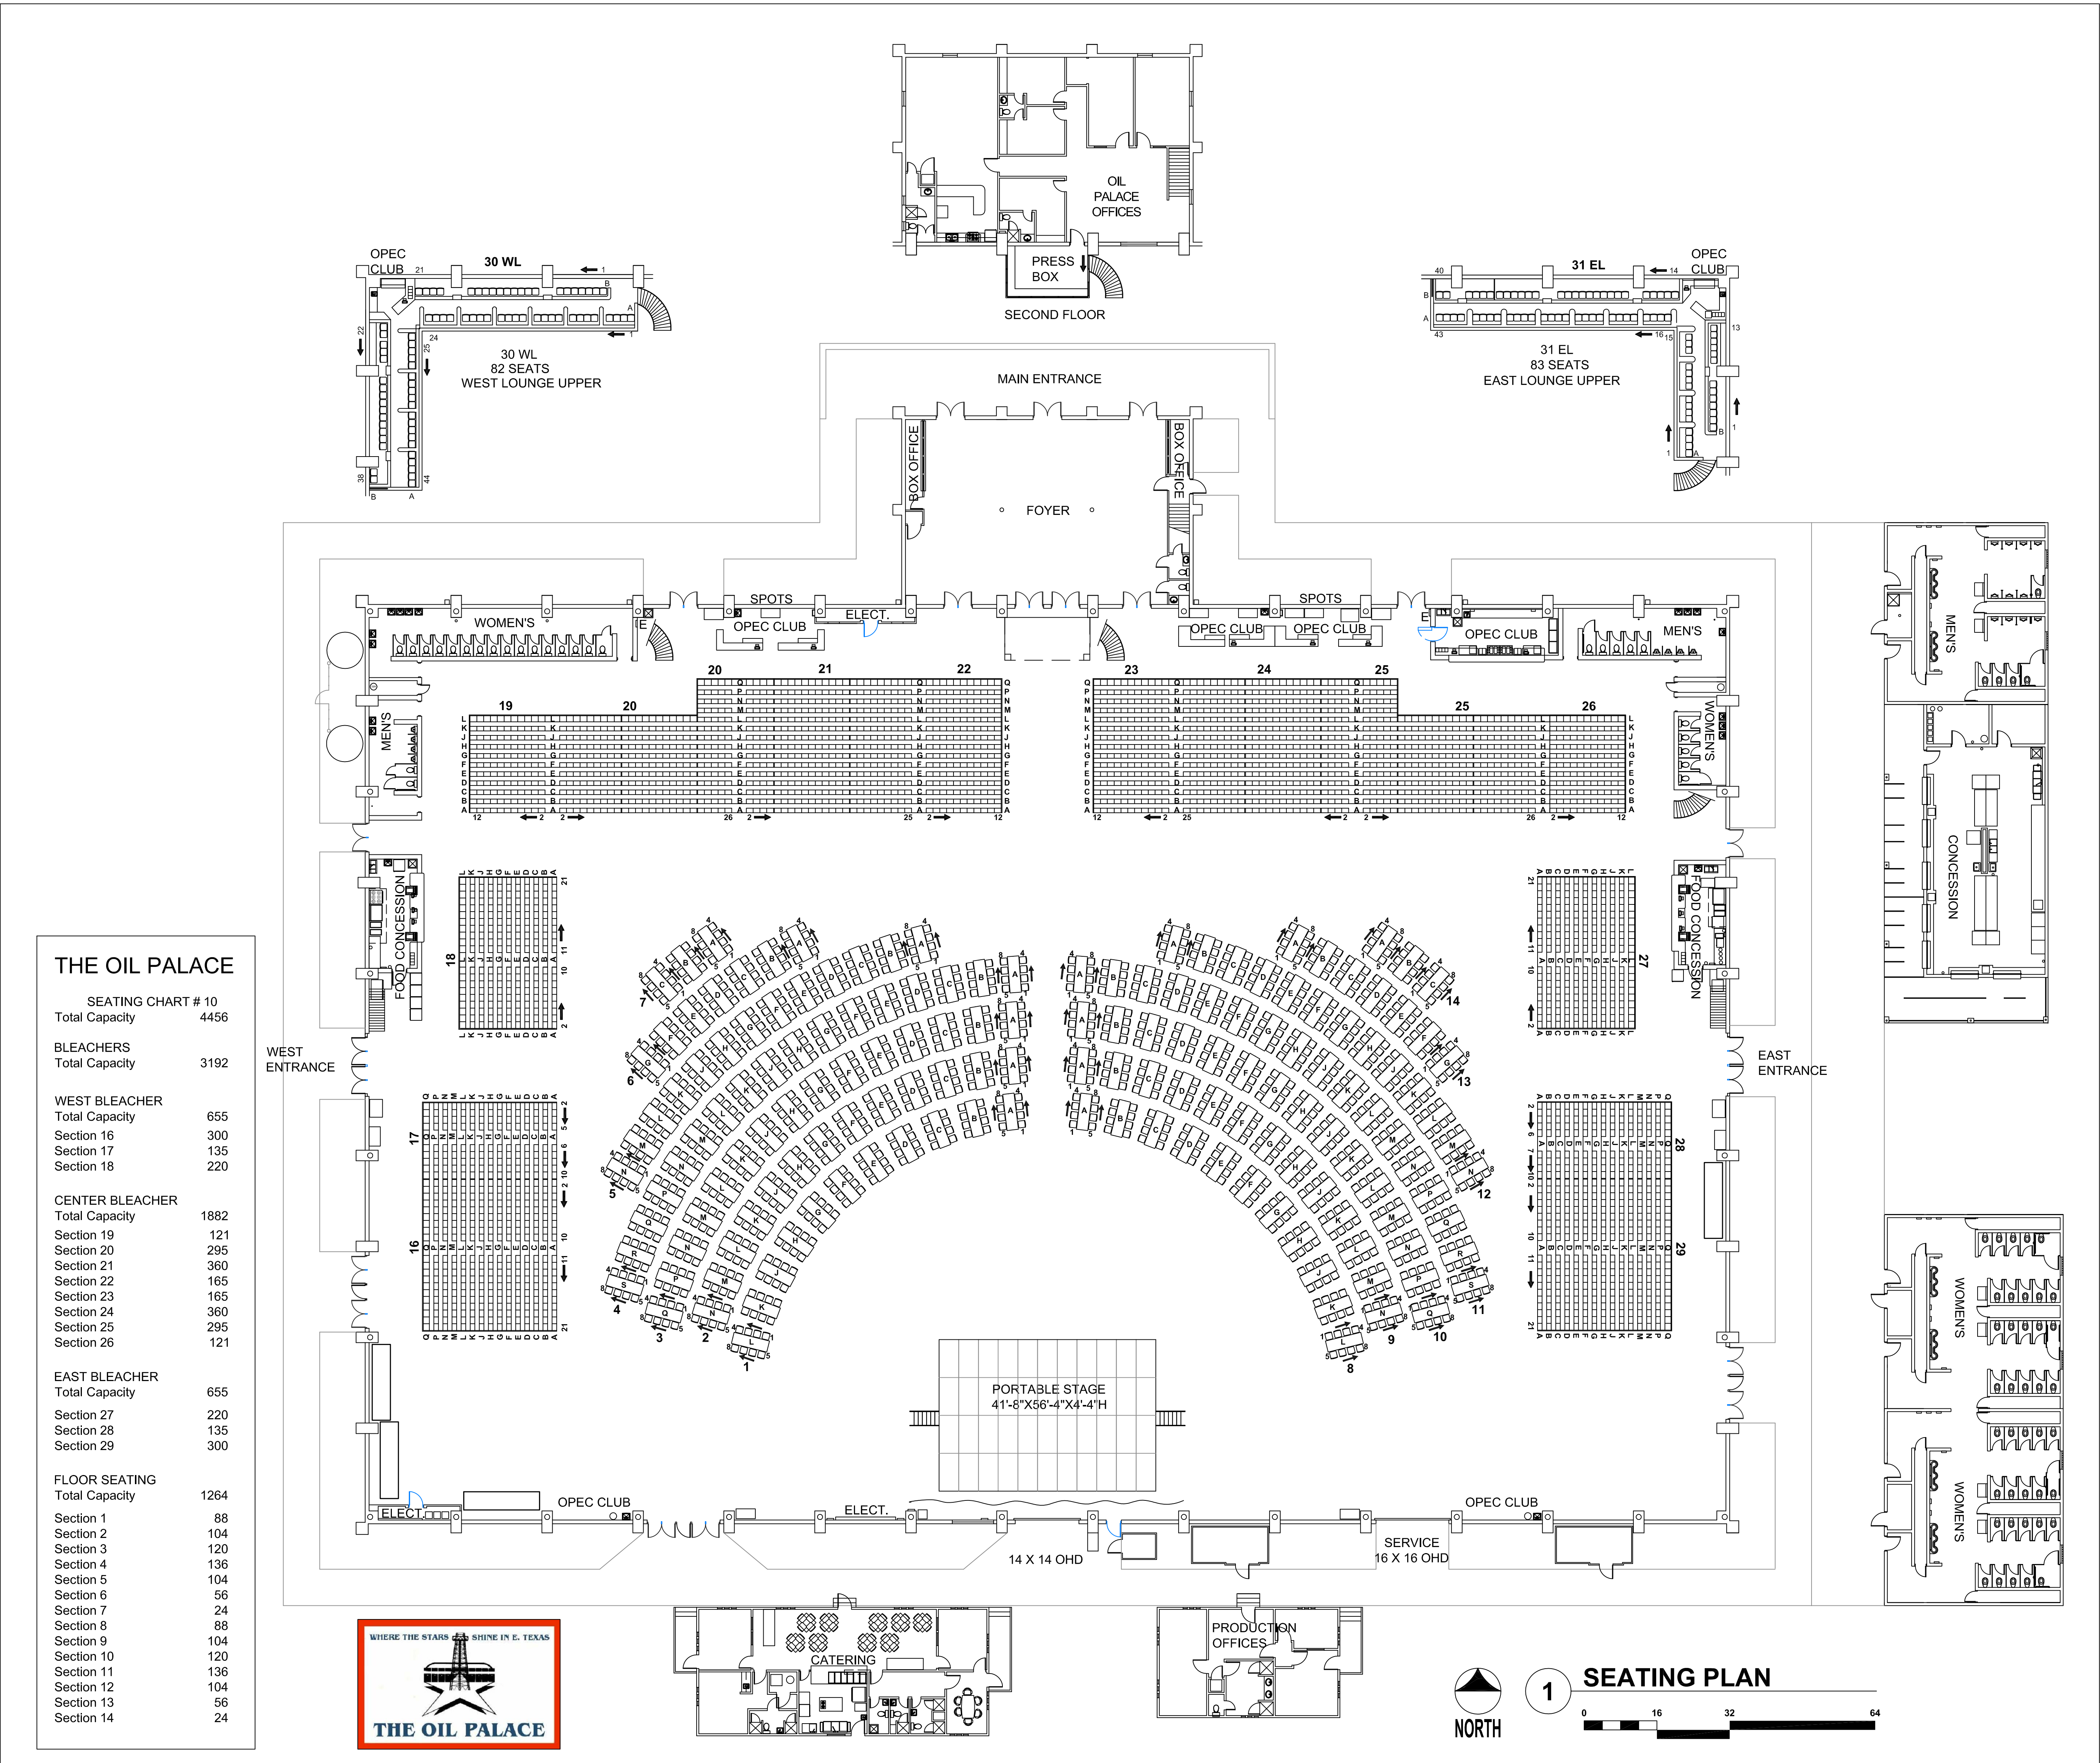

REVISIONS	
NO.	DATE

THE OIL PALACE
SEATING CHART # 10
Total Capacity 4456

BLEACHERS
Total Capacity 3192

WEST BLEACHER
Total Capacity 655
Section 16 300
Section 17 135
Section 18 220

CENTER BLEACHER
Total Capacity 1882
Section 19 121
Section 20 295
Section 21 360
Section 22 165
Section 23 165
Section 24 360
Section 25 295
Section 26 121

EAST BLEACHER
Total Capacity 655
Section 27 220
Section 28 135
Section 29 300

FLOOR SEATING
Total Capacity 1264
Section 1 88
Section 2 104
Section 3 120
Section 4 136
Section 5 104
Section 6 56
Section 7 24
Section 8 88
Section 9 104
Section 10 120
Section 11 136
Section 12 104
Section 13 56
Section 14 24